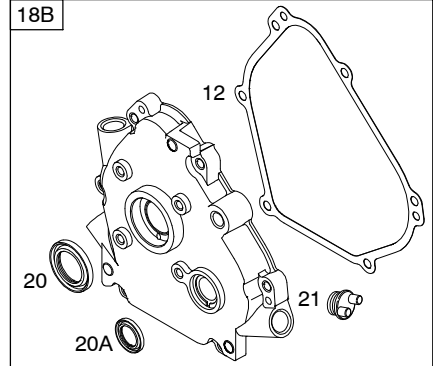

1319 WARNING LABEL

REQUIRED when replacing parts with warning labels affixed.

1058 OPERATOR'S MANUAL

1330 REPAIR MANUAL

1019 LABEL KIT

Illustrations cover a range of engines. Parts shown without corresponding text may not be used on your specific engine.
5750-2 Assemblies include all parts shown in frames. 06/18/2008